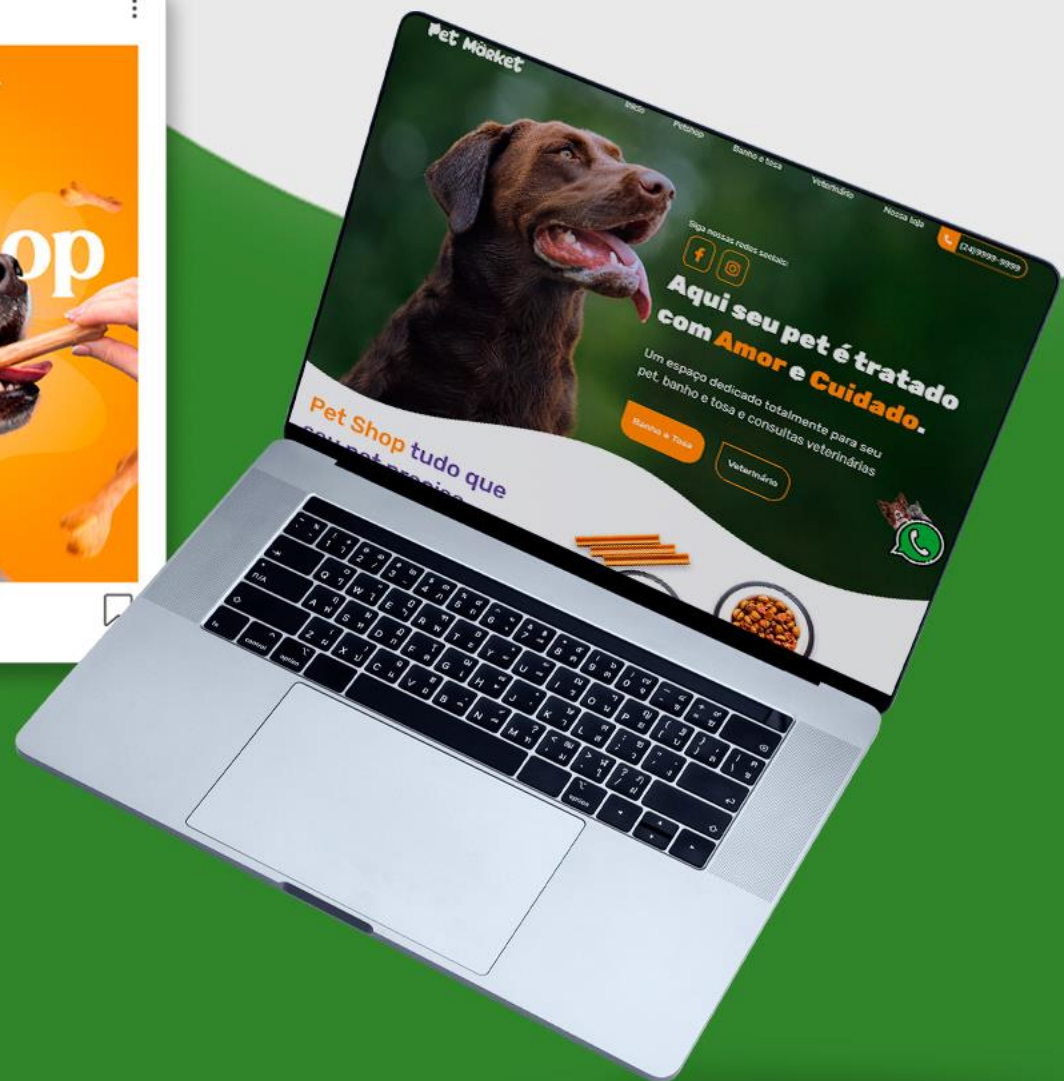

Social media

Post Design

Soail network

management

Institutional Website

App Development

App Development

Application for selling PET products and services, designed with functions similar to Ifood.

VILLAGE ENSEADA | HOTEL

- Soail network management
- Strategy **100% Organic**
- **+12K** Followers in **5 months**
- **+100K** impressions
- **28K** impressions in a single post

villagehotelseada

121 Publicações 16,8 mil Seguidores 128 Seguindo

Hotel Village Enseada
Hotel

- ☀️ Perfil Oficial
- 🏖️ Hotel e Bar - Pé na areia
- 📍 Praia da Enseada | Ubatuba - SP
- 👉 Click no Link e faça a sua reserva!

Ver tradução

www.villageenseada.com.br

villagehotelseada